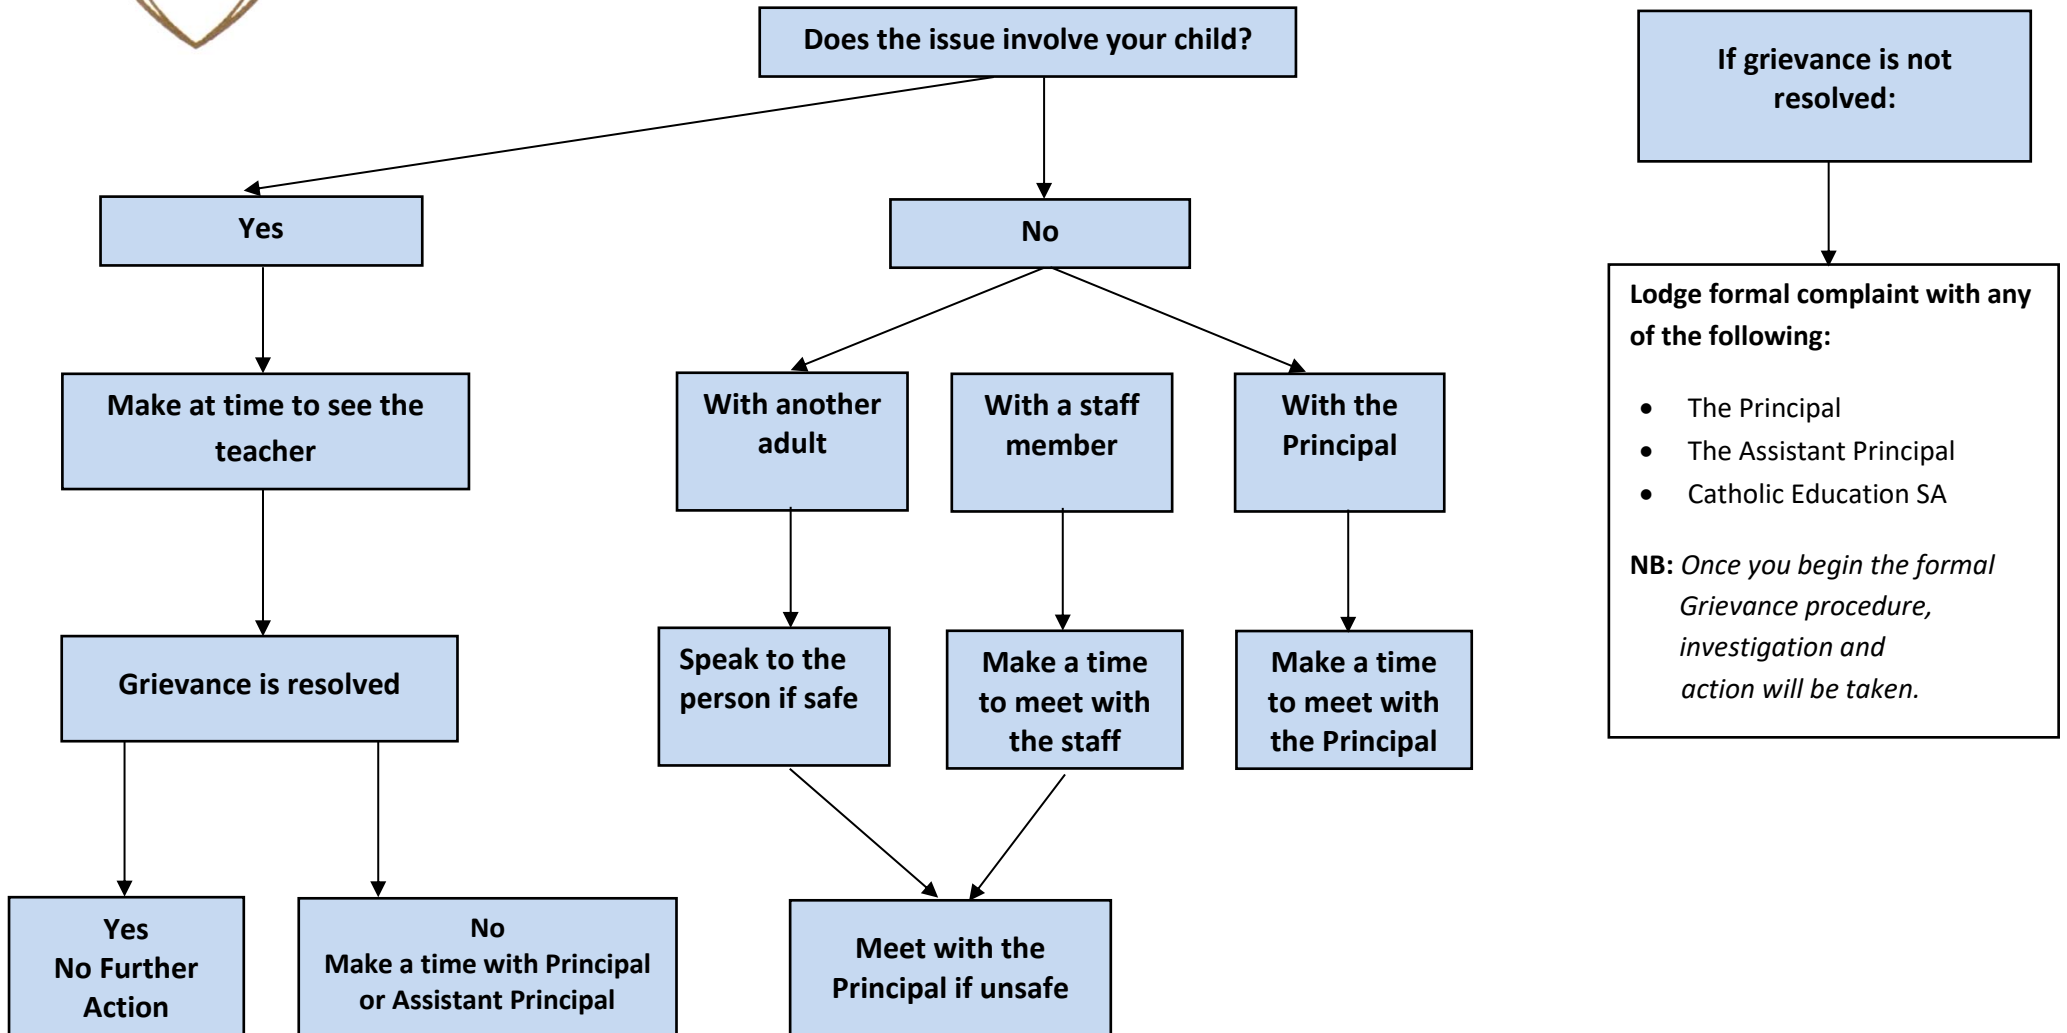

Immaculate Heart of Mary School

GRIEVANCE FLOWCHART

To be reviewed November 2025

NB: THIS AND FURTHER INFORMATION IS AVAILABLE ONLINE AT THE CESA WEBSITE UNDER W H & S